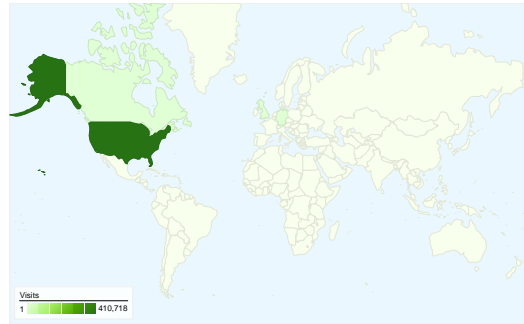

Visitors
206,696

Map Overlay world

Traffic Sources Overview

- **Referring Sites**
251,782.00 (60.34%)
- **Direct Traffic**
135,852.00 (32.56%)
- **Search Engines**
29,606.00 (7.10%)

Content Overview

Pages	Pageviews	% Pageviews
/	623,112	21.12%
/index.cfm?action=main.main	129,961	4.41%
/index.cfm?action=main.calend	44,162	1.50%
/index.cfm?action=main.photos	31,543	1.07%
/index.cfm?action=main.fileslink	23,909	0.81%

206,696 people visited this site

417,240 Visits

206,696 Absolute Unique Visitors

2,981,514 Pageviews

7.15 Average Pageviews

00:02:50 Time on Site

16.17% Bounce Rate

38.36% New Visits

All traffic sources sent a total of 417,240 visits

32.56% Direct Traffic

60.34% Referring Sites

7.10% Search Engines

- **Referring Sites**
251,782.00 (60.34%)
- **Direct Traffic**
135,852.00 (32.56%)
- **Search Engines**
29,606.00 (7.10%)

417,240 visits came from 112 countries/territories

Site Usage

Country/Territory	Visits	Pages/Visit	Avg. Time on Site	% New Visits	Bounce Rate
Visits 417,240 % of Site Total: 100.00%	Pages/Visit 7.15 Site Avg: 7.15 (0.00%)	Avg. Time on Site 00:02:50 Site Avg: 00:02:50 (0.00%)	% New Visits 38.42% Site Avg: 38.36% (0.14%)	Bounce Rate 16.17% Site Avg: 16.17% (0.00%)	
United States	410,718	7.16	00:02:51	38.36%	16.14%
(not set)	4,488	6.18	00:02:38	29.06%	12.99%
Canada	520	4.30	00:01:54	65.77%	35.00%
Germany	276	7.77	00:03:12	58.33%	21.01%
United Kingdom	133	4.71	00:01:28	75.94%	32.33%
Mexico	81	6.57	00:03:37	85.19%	20.99%
Iraq	76	5.96	00:02:21	21.05%	9.21%
Australia	64	4.41	00:01:25	85.94%	40.62%
Belgium	53	8.49	00:02:20	79.25%	20.75%