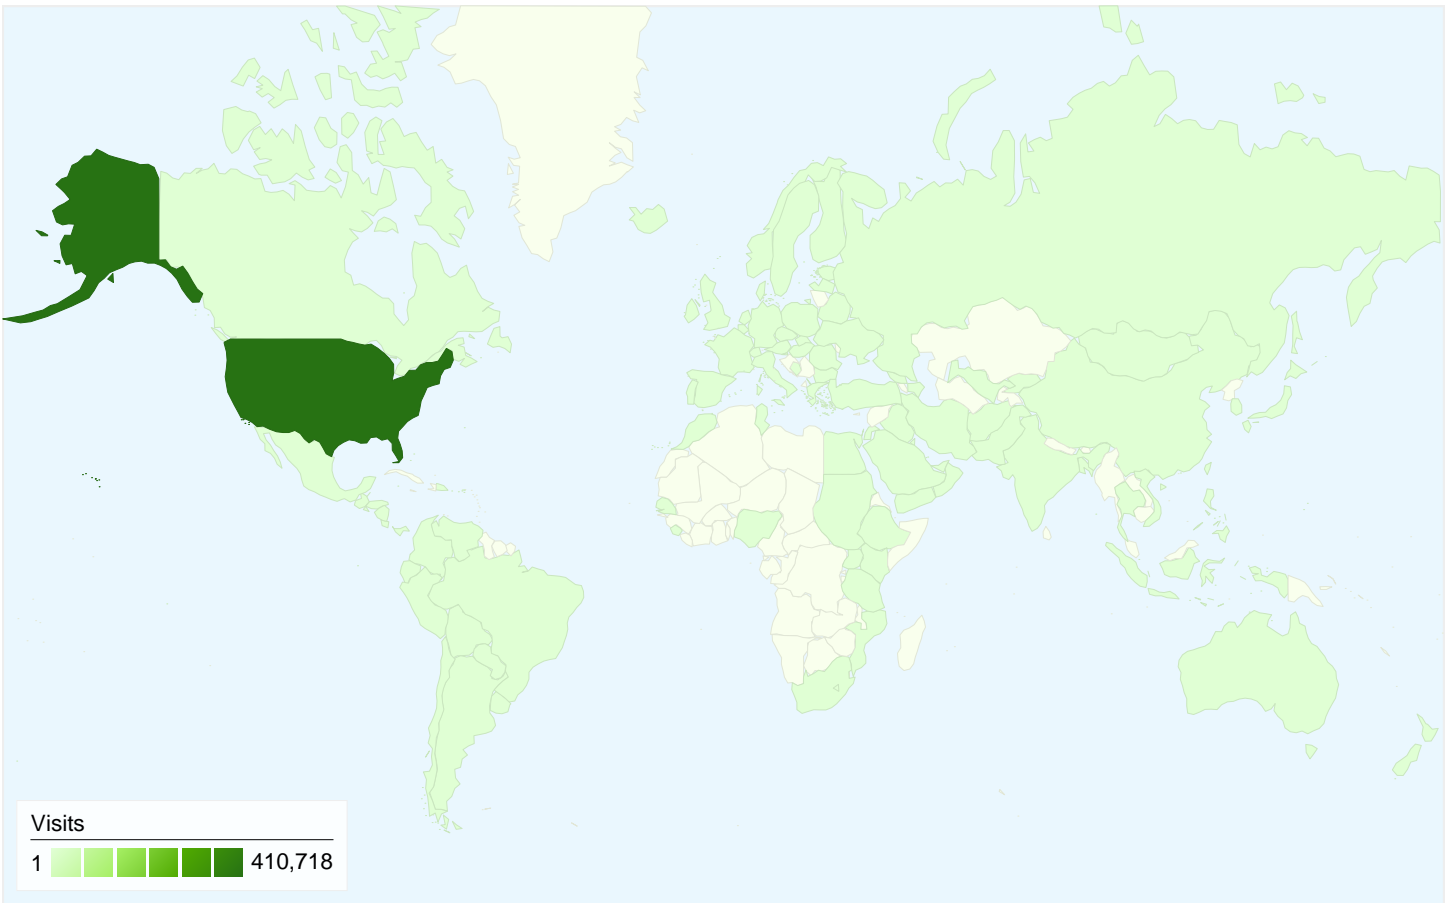

Visitors
206,696

Map Overlay world

Traffic Sources Overview

- **Referring Sites**
251,782.00 (60.34%)
- **Direct Traffic**
135,852.00 (32.56%)
- **Search Engines**
29,606.00 (7.10%)

Content Overview

Pages	Pageviews	% Pageviews
/	623,112	21.12%
/index.cfm?action=main.main	129,961	4.41%
/index.cfm?action=main.calend	44,162	1.50%
/index.cfm?action=main.photos	31,543	1.07%
/index.cfm?action=main.fileslink	23,909	0.81%

206,696 people visited this site

417,240 Visits

206,696 Absolute Unique Visitors

2,981,514 Pageviews

7.15 Average Pageviews

00:02:50 Time on Site

16.17% Bounce Rate

38.36% New Visits

All traffic sources sent a total of 417,240 visits

32.56% Direct Traffic

60.34% Referring Sites

7.10% Search Engines

- **Referring Sites**
251,782.00 (60.34%)
- **Direct Traffic**
135,852.00 (32.56%)
- **Search Engines**
29,606.00 (7.10%)

417,240 visits came from 112 countries/territories

Site Usage

Country/Territory	Visits	Pages/Visit	Avg. Time on Site	% New Visits	Bounce Rate
Visits 417,240 % of Site Total: 100.00%	Pages/Visit 7.15 Site Avg: 7.15 (0.00%)	Avg. Time on Site 00:02:50 Site Avg: 00:02:50 (0.00%)	% New Visits 38.42% Site Avg: 38.36% (0.14%)	Bounce Rate 16.17% Site Avg: 16.17% (0.00%)	
United States	410,718	7.16	00:02:51	38.36%	16.14%
(not set)	4,488	6.18	00:02:38	29.06%	12.99%
Canada	520	4.30	00:01:54	65.77%	35.00%
Germany	276	7.77	00:03:12	58.33%	21.01%
United Kingdom	133	4.71	00:01:28	75.94%	32.33%
Mexico	81	6.57	00:03:37	85.19%	20.99%
Iraq	76	5.96	00:02:21	21.05%	9.21%
Australia	64	4.41	00:01:25	85.94%	40.62%
Belgium	53	8.49	00:02:20	79.25%	20.75%