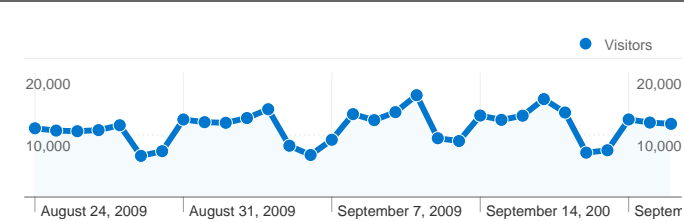

Site Usage

417,240 Visits

16.17% Bounce Rate

2,981,514 Pageviews

00:02:50 Avg. Time on Site

7.15 Pages/Visit

38.36% % New Visits

Visitors Overview

206,696 people visited this site

417,240 Visits

206,696 Absolute Unique Visitors

2,981,514 Pageviews

7.15 Average Pageviews

00:02:50 Time on Site

16.17% Bounce Rate

38.36% New Visits

417,240 visits came from 112 countries/territories

Site Usage

Country/Territory	Visits	Pages/Visit	Avg. Time on Site	% New Visits	Bounce Rate
Visits 417,240 % of Site Total: 100.00%	Pages/Visit 7.15 Site Avg: 7.15 (0.00%)	Avg. Time on Site 00:02:50 Site Avg: 00:02:50 (0.00%)	% New Visits 38.42% Site Avg: 38.36% (0.14%)	Bounce Rate 16.17% Site Avg: 16.17% (0.00%)	
United States	410,718	7.16	00:02:51	38.36%	16.14%
(not set)	4,488	6.18	00:02:38	29.06%	12.99%
Canada	520	4.30	00:01:54	65.77%	35.00%
Germany	276	7.77	00:03:12	58.33%	21.01%
United Kingdom	133	4.71	00:01:28	75.94%	32.33%
Mexico	81	6.57	00:03:37	85.19%	20.99%
Iraq	76	5.96	00:02:21	21.05%	9.21%
Australia	64	4.41	00:01:25	85.94%	40.62%
Belgium	53	8.49	00:02:20	79.25%	20.75%

Japan	50	10.44	00:03:44	80.00%	16.00%
					1 - 10 of 112

Pages on this site were viewed a total of 2,981,514 times

2,981,514 Pageviews

2,057,614 Unique Views

16.17% Bounce Rate

Top Content

Pages	Pageviews	% Pageviews
/	623,112	21.12%
/index.cfm?action=main.main	129,961	4.41%
/index.cfm?action=main.calendar	44,162	1.50%
/index.cfm?action=main.photos	31,543	1.07%
/index.cfm?action=main.fileslinks	23,909	0.81%